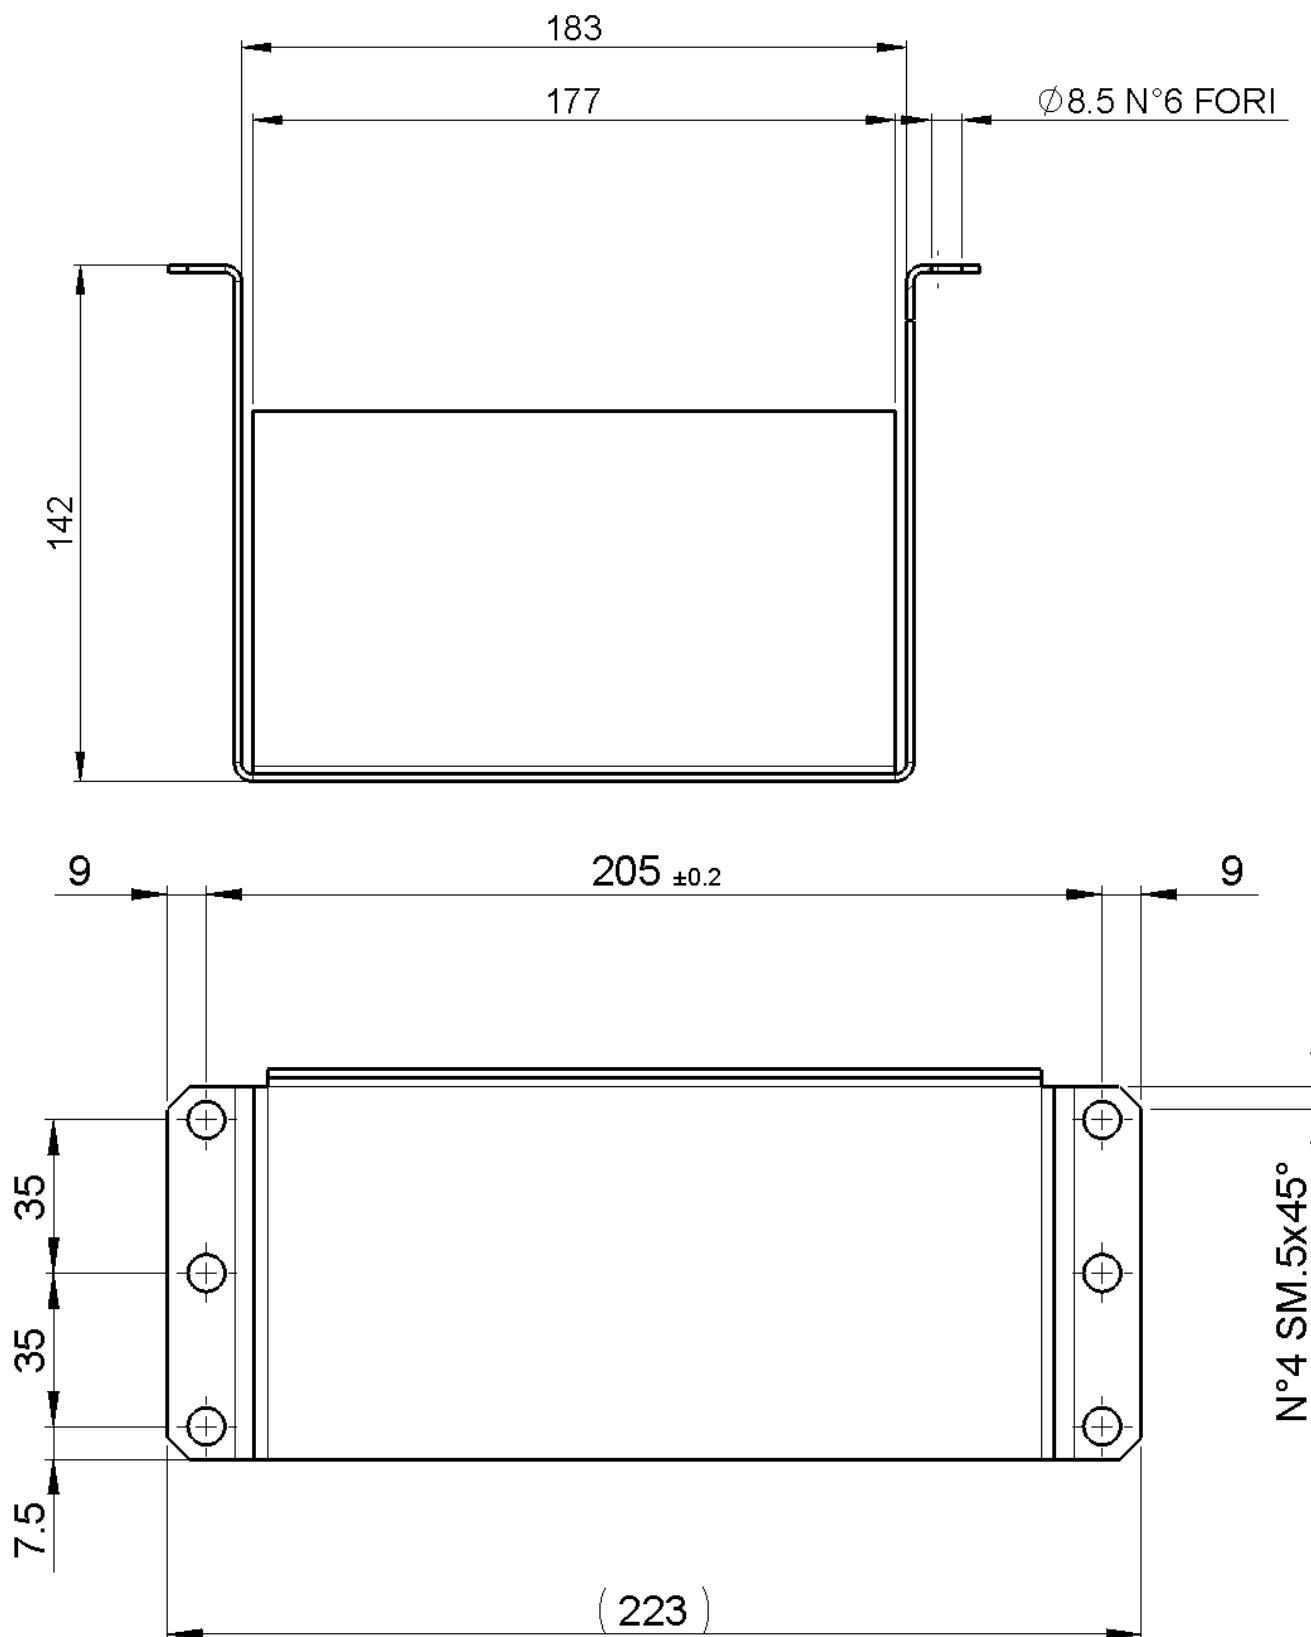

IMOLA, 6 AGOSTO 2012

SPETT.LE

NS.RIF. DDD

N°PROT COM_2012_.DOC

BATTERY MOUNTING BRACKETS

Product Code 328000008

Aliant X3-X4 Mounting Bracket

Product Code 328000009

Aliant X6-X8 Mounting Bracket

MOUNTING INSTRUCTIONS

Insert foam shims between battery and mounting bracket. These shims will hold the battery in place and reduce vibrations.

Make sure to tighten the screw between mounting brackets and the wall of the vehicle.