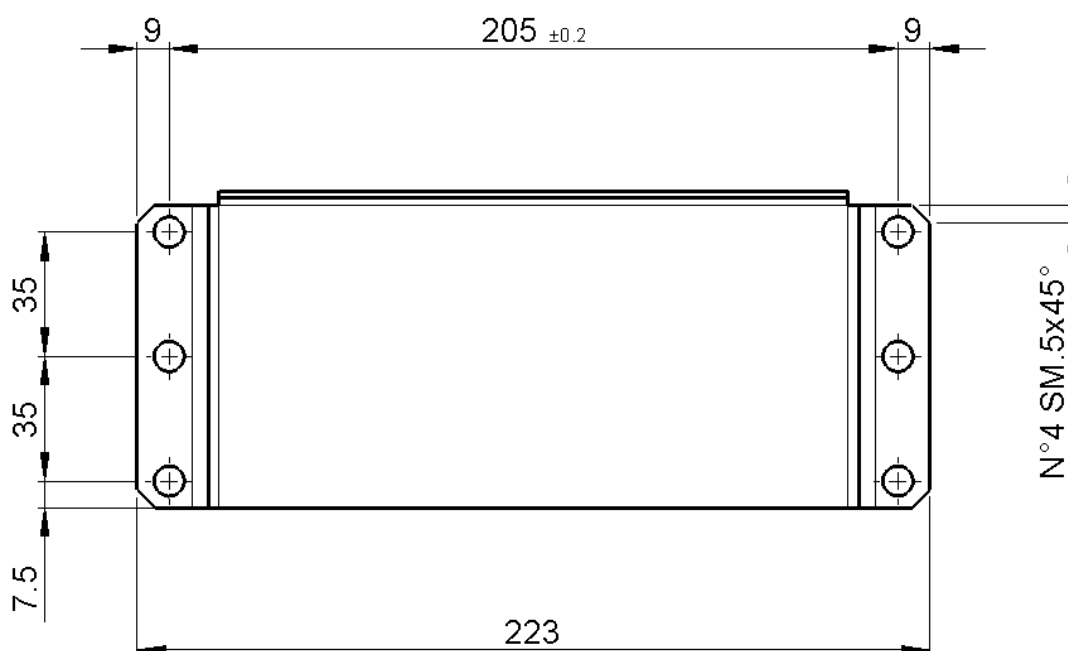

IMOLA, 6 AGOSTO 2012

SPETT.LE

NS.RIF. DDD

N°PROT COM_2012_.DOC

BATTERY MOUNTING BRACKETS

Product Code 328000008

Aliant X3-X4 Mounting Bracket

Product Code 328000009