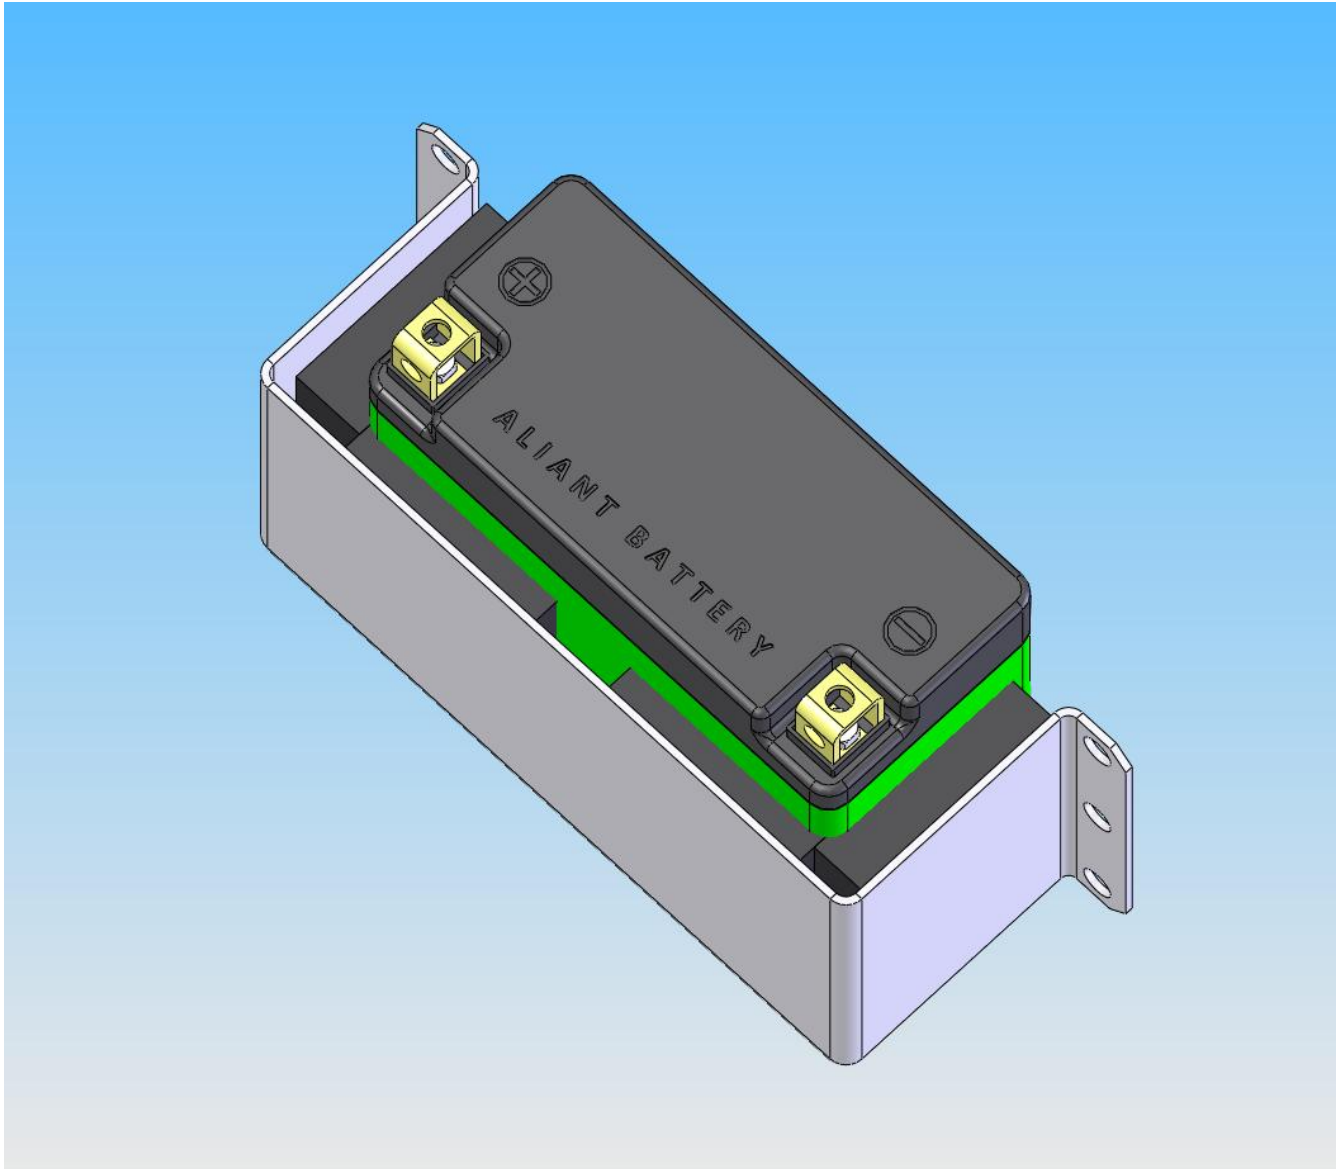

IMOLA, 6 AGOSTO 2012

SPETT.LE

NS.RIF. DDD

N°PROT COM_2012_.DOC

BATTERY MOUNTING BRACKETS

Product Code 328000008

Aliant X3-X4 Mounting Bracket

Product Code 328000009

Aliant X6-X8 Mounting Bracket

MOUNTING INSTRUCTIONS

Insert foam shims between battery and mounting bracket. These shims will hold the battery in place and reduce vibrations.

Make sure to tighten the screw between mounting brackets and the wall of the vehicle.